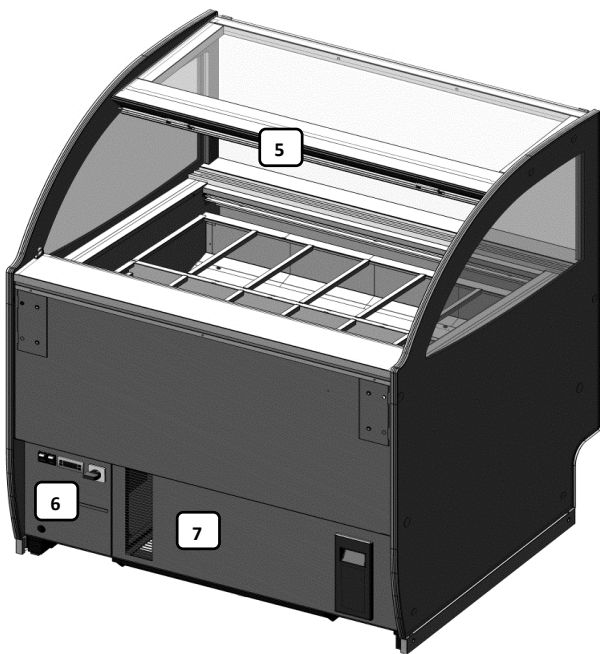

DEEVA SPARE PARTS

Position	Code		Module
4	24546090104	Side right	ALL
4	24546090105	Side Left	ALL
	42035351923	Glass handle	ALL
	20302011018	LED supplier	ALL
6	84036120025	Electrical box	ALL
	41005442221	Temperature probe	ALL
	20375151505	Motor fan	ALL
	20375FB0239	Fan	ALL
	20275301430	Thermostatic valve	ALL
	20365136503	Glass Transformer	ALL
1	23646090171	Roof Glass	G6
2	23646010049	Front Glass	G6
3	83022100049	Front grid	G6
5	84272100111	Curtains kit	G6
	24035100105	LED bar	G6
7	20276200410	Condensing unit	G6
	20230450504	Evaporator	G6
1	23646090172	Roof Glass	G9
2	23646010050	Front Glass	G9
3	83022100050	Front grid	G9
5	84272100112	Curtains kit	G9
	24035100106	LED bar	G9
7	20276200415	Condensing unit	G9
	20230403002	Evaporator	G9
1	23646090173	Roof Glass	G12
2	23646010051	Front Glass	G12
3	83022100051	Front grid	G12
5	84272100113	Curtains kit	G12
	24035100107	LED bar	G12
7	20288200018	Condensing unit	G12
	20230403003	Evaporator	G12