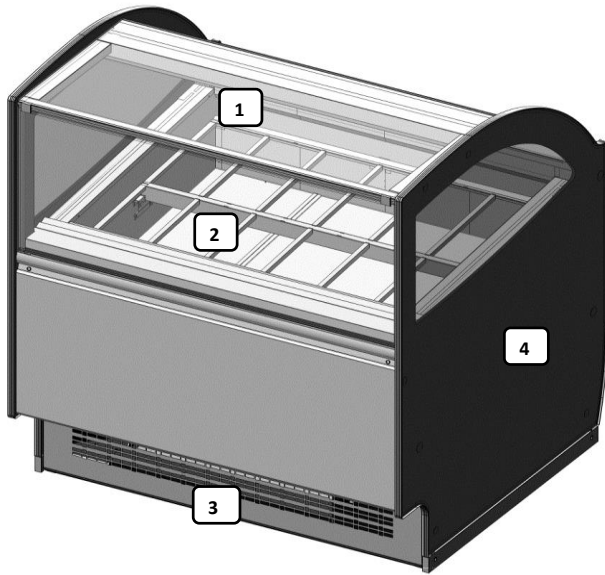

DEEVA SPARE PARTS

Position	Code		Module
4	24546090104	Side right	ALL
4	24546090105	Side Left	ALL
	42035351923	Glass handle	ALL
	20302011018	LED supplier	ALL
6	84036120025	Electrical box	ALL
	41005442221	Temperature probe	ALL
	20375151505	Motor fan	ALL
	20375FB0239	Fan	ALL
	20275301430	Thermostatic valve	ALL
	20365136503	Glass Transformer	ALL
1	23646090171	Roof Glass	G6
2	23646010049	Front Glass	G6
3	83022100049	Front grid	G6
5	84272100111	Curtains kit	G6
	24035100105	LED bar	G6
7	20276200410	Condensing unit	G6
	20230450504	Evaporator	G6
1	23646090172	Roof Glass	G9
2	23646010050	Front Glass	G9
3	83022100050	Front grid	G9
5	84272100112	Curtains kit	G9
	24035100106	LED bar	G9
7	20276200415	Condensing unit	G9
	20230403002	Evaporator	G9
1	23646090173	Roof Glass	G12
2	23646010051	Front Glass	G12
3	83022100051	Front grid	G12
5	84272100113	Curtains kit	G12
	24035100107	LED bar	G12
7	20288200018	Condensing unit	G12
	20230403003	Evaporator	G12