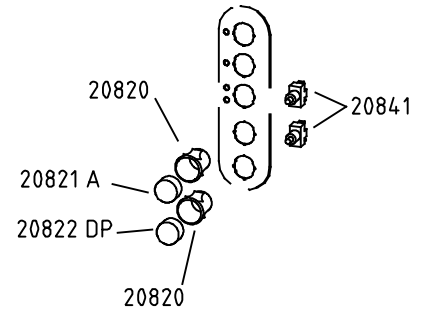

Drain Pump Version

Detergent Pump Version

Rinse Aid Version

Water Softener Version

Optionals switches

Rinse Pump Version