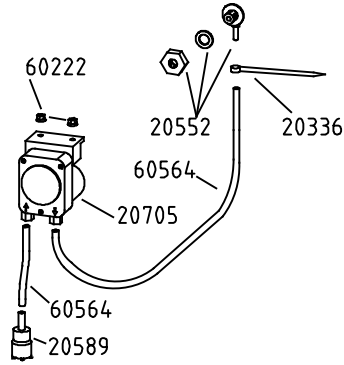

Drain Pump Version

Detergent Pump Version

Rinse Aid Version

Water Softener Version

Optionals switches

Rinse Pump Version