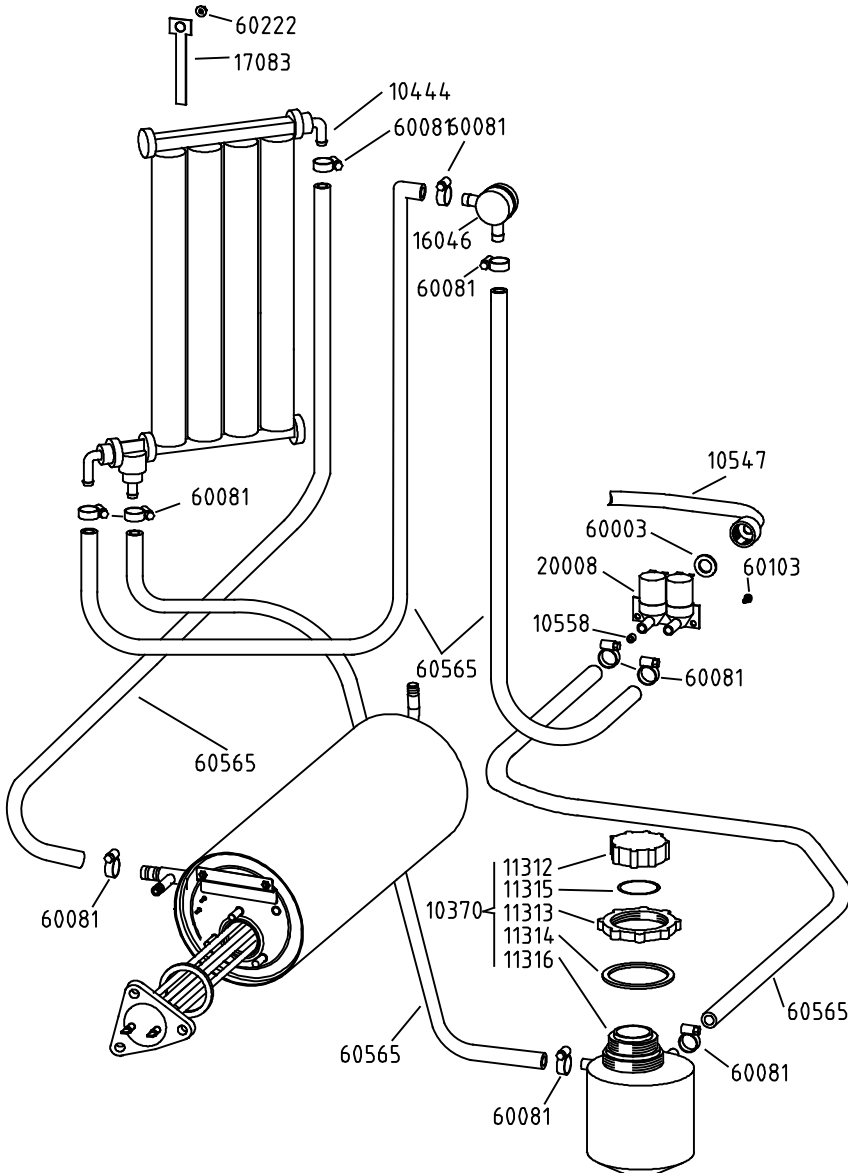

Drain Pump Version

Detergent Pump Version

Rinse Aid Version

Water Softener Version

Optionals switches

Rinse Pump Version