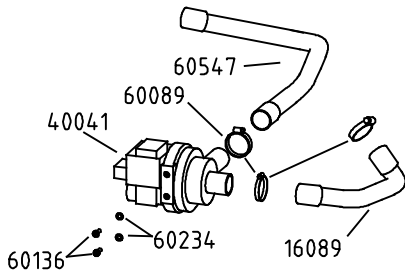

Drain Pump Version

Detergent Pump Version

Rinse Aid Version

Water Softener Version

Optionals switches