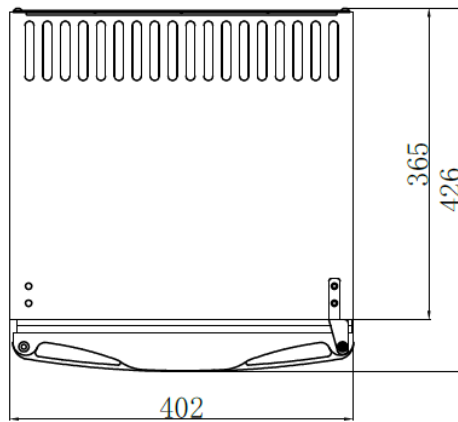

Dibujo & Medidas EcoBar30ltClassic

<https://www.jsupareator.com/>

Front View

Side View

Top View

Top View
open the door

CM30E