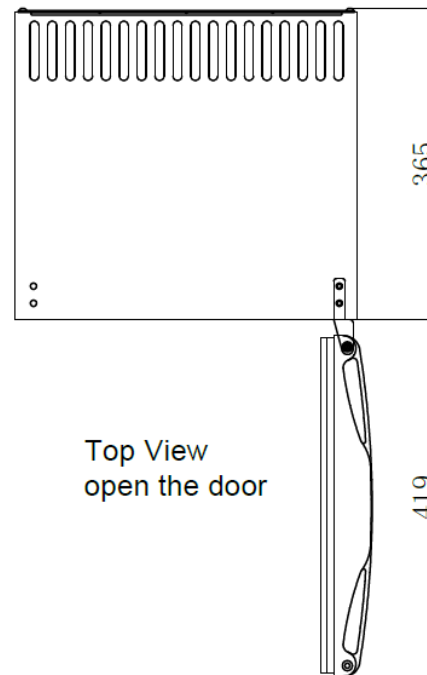

Dibujo & Medidas EcoBar30ltClassic

<https://www.jsupareator.com/>

Front View

Side View

Top View

Top View
open the door

CM30E