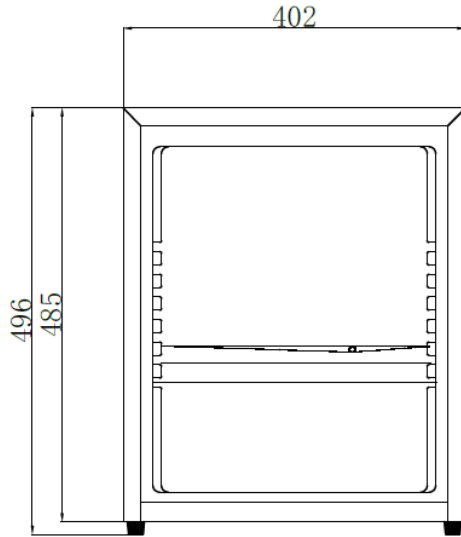

Dibujo & Medidas EcoBar30ltClassic

<https://www.jsupareator.com/>

Front View

Side View

Top View

Top View
open the door

CM30E