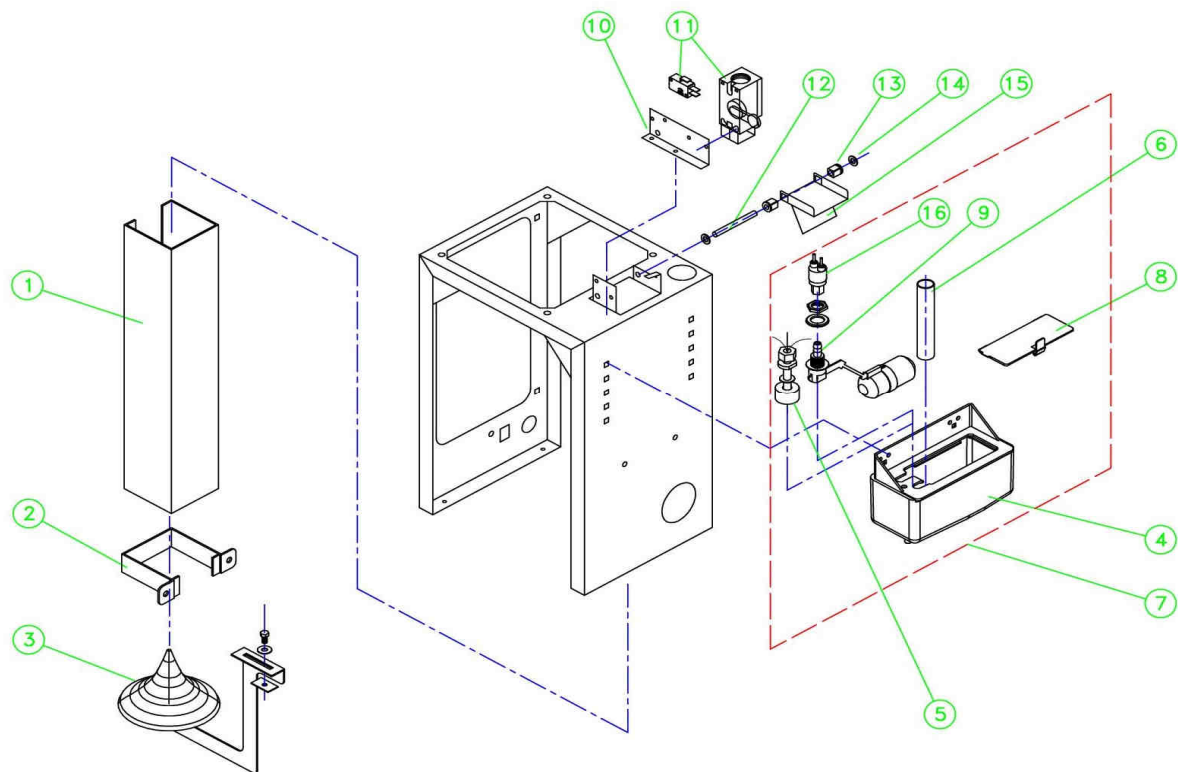

GIQ550

ITV
ICE makers

DESPIECE / REPUESTOS
EXPLODED VIEW / SPARE PARTS
EXPLOSIONSZEICHNUNG / ERSATZTEILE
VUE ÉCLATÉE / PIÈCES DÉTACHÉES
ESPLOSO / RICAMBI

ITV | ICE makers **SERVICE** 

CABINET

GIQ550

NAME		
1	BASE	3413
2	COVERING	3416
3	ELECTRICAL BOX COVER	2903
4	PLASTIC COVER	1479
5	CONNECTIONS SUPPORT	3415
6	REAR COVER	3417
7	TOP COVER	3419
8	CLIP	312

	NAME	
1	ICE DELIVERY CHUTE	2444
2	FLANGE	2447
3	DISPERSION CONE	7228
4	WATER BIN	1966
5	WATER LEVEL PROBE	5423
6	OVERFLOW TUBE	2505
7	COMPLETE WATER BIN	5231
8	TOP PANEL BIN	1968
9	VERTICAL FLOAT VALVE	5340
10	STOP MICRO SUPPORT	2863
11	STOP MICRO	2517
	STOP MICRO (old units)	2562
12	SHAFT	2514
13	DOOR BUSHING	171
14	ARTICULATION JOINT	107
15	STOP BASCULE	2434
16	WATER LEVEL SWITCH	1120

EVAPORATOR

GIQ550

		NAME	
GEAR MOTOR			
1	220V/50Hz	31083	
	380V/50-60Hz	30363	
	3 PHASE (before 17971560)	380V/50-60Hz	31249
	230V/60Hz	1031	
2	4X13X5 WASHER	1850	
3	12X30 SCREW	719	
4	MOTOR SUPPORT	30874	
	MOTOR SUPPORT (before 17971560)	5366	
5	UP BEARING	NO SE USA	
6	SEAL	NO SE USA	
7	55X67 WASHER (before 17971560)	2662	
8	AUGER	894	
9	WASHER (before 17971560)	1820	
10	V-RING	2335	
11	EVAPORATOR	7636	
12	SCREW	2871	
13	BOTTOM BEARING	162	
14	O-RING	2484	
15	SEAL	726	
16	WASHER	2510	
17	8X10 SCREW	2449	
18	5X6 G65 SCREW	2595	
19	EXPANSION VALVE	1035	
20	SIGHT	336	
21	SOLENOID VALVE	843	
22	COIL	5173	
23	KVP SUCTION VALVE	3411	
24	FILTER	2560	
25	1/2" VALVE	3398	
26	3/8" VALVE	3397	
*	COMPLETE EVAPORATOR KIT	7177	

S-51

NAME		
1	ELECTRIC BOX	3422
2	PILTO SUPPORT	3423
3	CASE	6662
4	RED LIGHT	1457
5	ORANGE LIGHT	1458
6	MAIN SWITCH	2287
7	NUT	2347
8	TIMER	2471
9	CONNECTION POINT	5177
10	CONTACTOR	536
11	BREAKER	47135
12	PHASE SEQUENCE RELAY	3210
13	SOLENOID TIMER	3424
14	CABLE OPENING	2520