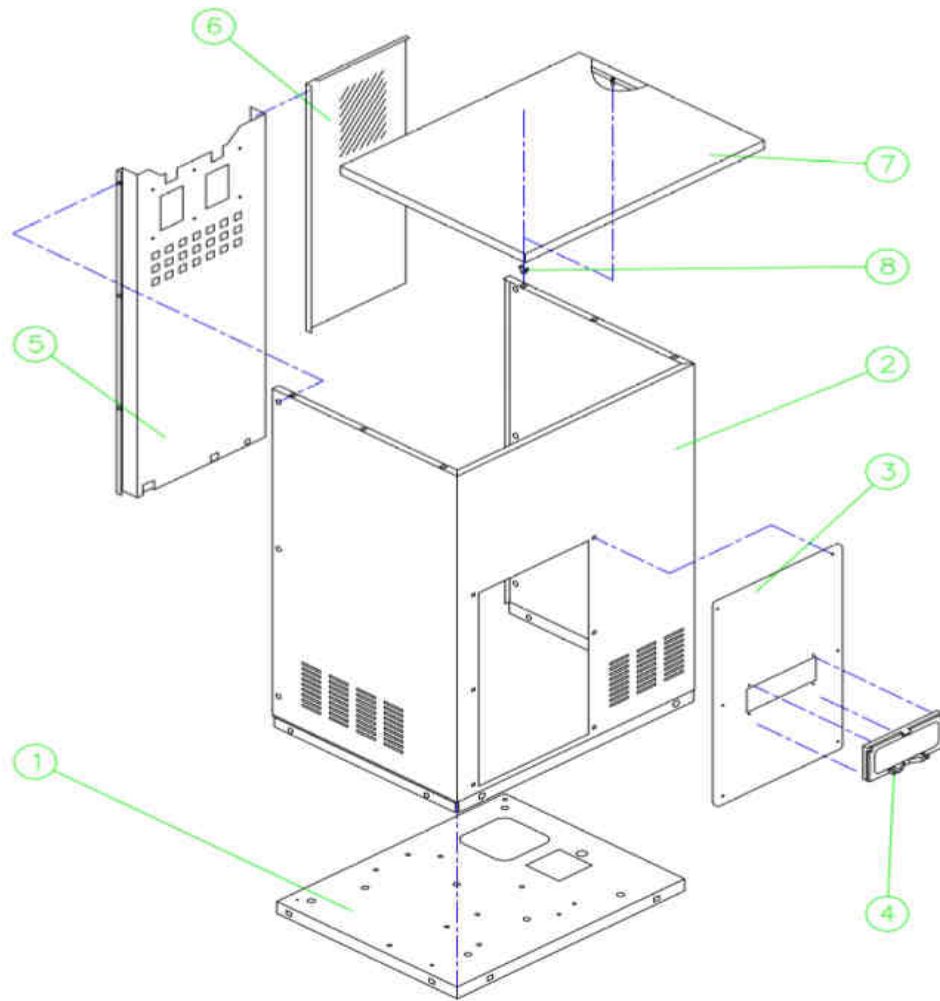

GIQ550

ITV
ICE makers

DESPIECE / REPUESTOS
EXPLODED VIEW / SPARE PARTS
EXPLOSIONSZEICHNUNG / ERSATZTEILE
VUE ÉCLATÉE / PIÈCES DÉTACHÉES
ESPLOSO / RICAMBI

ITV | ICE makers **SERVICE** 

CABINET

GIQ550

NAME		
1	BASE	3413
2	COVERING	3416
3	ELECTRICAL BOX COVER	2903
4	PLASTIC COVER	1479
5	CONNECTIONS SUPPORT	3415
6	REAR COVER	3417
7	TOP COVER	3419
8	CLIP	312

	NAME	
1	ICE DELIVERY CHUTE	2444
2	FLANGE	2447
3	DISPERSION CONE	7228
4	WATER BIN	1966
5	WATER LEVEL PROBE	5423
6	OVERFLOW TUBE	2505
7	COMPLETE WATER BIN	5231
8	TOP PANEL BIN	1968
9	VERTICAL FLOAT VALVE	5340
10	STOP MICRO SUPPORT	2863
11	STOP MICRO	2517
	STOP MICRO (old units)	2562
12	SHAFT	2514
13	DOOR BUSHING	171
14	ARTICULATION JOINT	107
15	STOP BASCULE	2434
16	WATER LEVEL SWITCH	1120

S-51

NAME		
1	ELECTRIC BOX	3422
2	PILTO SUPPORT	3423
3	CASE	6662
4	RED LIGHT	1457
5	ORANGE LIGHT	1458
6	MAIN SWITCH	2287
7	NUT	2347
8	TIMER	2471
9	CONNECTION POINT	5177
10	CONTACTOR	536
11	BREAKER	47135
12	PHASE SEQUENCE RELAY	3210
13	SOLENOID TIMER	3424
14	CABLE OPENING	2520