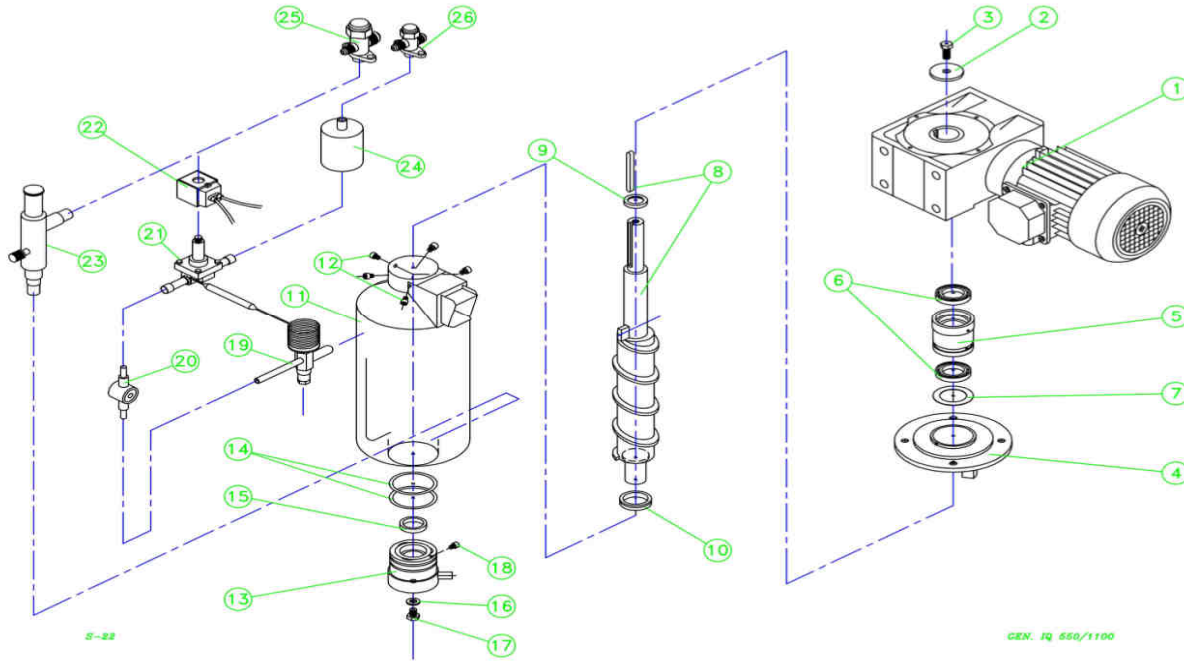

GIQ550

ITV
ICE makers

DESPIECE / REPUESTOS
EXPLODED VIEW / SPARE PARTS
EXPLOSIONSZEICHNUNG / ERSATZTEILE
VUE ÉCLATÉE / PIÈCES DÉTACHÉES
ESPLOSO / RICAMBI

ITV | ICE makers **SERVICE** 

CABINET

GIQ550

NAME		
1	BASE	3413
2	COVERING	3416
3	ELECTRICAL BOX COVER	2903
4	PLASTIC COVER	1479
5	CONNECTIONS SUPPORT	3415
6	REAR COVER	3417
7	TOP COVER	3419
8	CLIP	312

	NAME	
1	ICE DELIVERY CHUTE	2444
2	FLANGE	2447
3	DISPERSION CONE	7228
4	WATER BIN	1966
5	WATER LEVEL PROBE	5423
6	OVERFLOW TUBE	2505
7	COMPLETE WATER BIN	5231
8	TOP PANEL BIN	1968
9	VERTICAL FLOAT VALVE	5340
10	STOP MICRO SUPPORT	2863
11	STOP MICRO	2517
	STOP MICRO (old units)	2562
12	SHAFT	2514
13	DOOR BUSHING	171
14	ARTICULATION JOINT	107
15	STOP BASCULE	2434
16	WATER LEVEL SWITCH	1120

EVAPORATOR

GIQ550

		NAME	
GEAR MOTOR			
1	220V/50Hz	31083	
	380V/50-60Hz	30363	
	3 PHASE (before 17971560)	380V/50-60Hz	31249
	230V/60Hz	1031	
2	4X13X5 WASHER	1850	
3	12X30 SCREW	719	
4	MOTOR SUPPORT	30874	
	MOTOR SUPPORT (before 17971560)	5366	
5	UP BEARING	NO SE USA	
6	SEAL	NO SE USA	
7	55X67 WASHER (before 17971560)	2662	
8	AUGER	894	
9	WASHER (before 17971560)	1820	
10	V-RING	2335	
11	EVAPORATOR	7636	
12	SCREW	2871	
13	BOTTOM BEARING	162	
14	O-RING	2484	
15	SEAL	726	
16	WASHER	2510	
17	8X10 SCREW	2449	
18	5X6 G65 SCREW	2595	
19	EXPANSION VALVE	1035	
20	SIGHT	336	
21	SOLENOID VALVE	843	
22	COIL	5173	
23	KVP SUCTION VALVE	3411	
24	FILTER	2560	
25	1/2" VALVE	3398	
26	3/8" VALVE	3397	
*	COMPLETE EVAPORATOR KIT	7177	

S-51

NAME		
1	ELECTRIC BOX	3422
2	PILTO SUPPORT	3423
3	CASE	6662
4	RED LIGHT	1457
5	ORANGE LIGHT	1458
6	MAIN SWITCH	2287
7	NUT	2347
8	TIMER	2471
9	CONNECTION POINT	5177
10	CONTACTOR	536
11	BREAKER	47135
12	PHASE SEQUENCE RELAY	3210
13	SOLENOID TIMER	3424
14	CABLE OPENING	2520