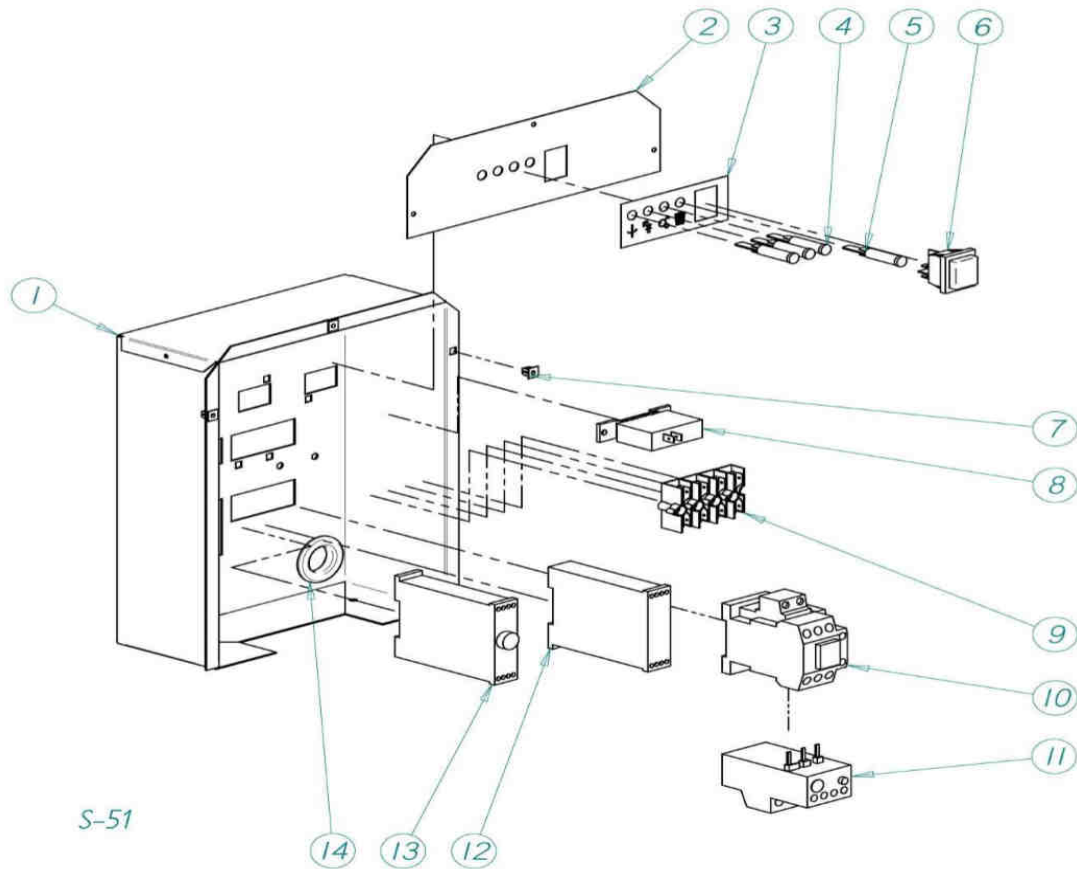

GIQ550

ITV
ICE makers

DESPIECE / REPUESTOS
EXPLODED VIEW / SPARE PARTS
EXPLOSIONSZEICHNUNG / ERSATZTEILE
VUE ÉCLATÉE / PIÈCES DÉTACHÉES
ESPLOSO / RICAMBI

ITV | ICE makers **SERVICE** 

CABINET

GIQ550

NAME		
1	BASE	3413
2	COVERING	3416
3	ELECTRICAL BOX COVER	2903
4	PLASTIC COVER	1479
5	CONNECTIONS SUPPORT	3415
6	REAR COVER	3417
7	TOP COVER	3419
8	CLIP	312

	NAME	
1	ICE DELIVERY CHUTE	2444
2	FLANGE	2447
3	DISPERSION CONE	7228
4	WATER BIN	1966
5	WATER LEVEL PROBE	5423
6	OVERFLOW TUBE	2505
7	COMPLETE WATER BIN	5231
8	TOP PANEL BIN	1968
9	VERTICAL FLOAT VALVE	5340
10	STOP MICRO SUPPORT	2863
11	STOP MICRO	2517
	STOP MICRO (old units)	2562
12	SHAFT	2514
13	DOOR BUSHING	171
14	ARTICULATION JOINT	107
15	STOP BASCULE	2434
16	WATER LEVEL SWITCH	1120

EVAPORATOR

GIQ550

		NAME	
GEAR MOTOR			
1	220V/50Hz	31083	
	380V/50-60Hz	30363	
	3 PHASE (before 17971560)	380V/50-60Hz	31249
	230V/60Hz	1031	
2	4X13X5 WASHER	1850	
3	12X30 SCREW	719	
4	MOTOR SUPPORT	30874	
	MOTOR SUPPORT (before 17971560)	5366	
5	UP BEARING	NO SE USA	
6	SEAL	NO SE USA	
7	55X67 WASHER (before 17971560)	2662	
8	AUGER	894	
9	WASHER (before 17971560)	1820	
10	V-RING	2335	
11	EVAPORATOR	7636	
12	SCREW	2871	
13	BOTTOM BEARING	162	
14	O-RING	2484	
15	SEAL	726	
16	WASHER	2510	
17	8X10 SCREW	2449	
18	5X6 G65 SCREW	2595	
19	EXPANSION VALVE	1035	
20	SIGHT	336	
21	SOLENOID VALVE	843	
22	COIL	5173	
23	KVP SUCTION VALVE	3411	
24	FILTER	2560	
25	1/2" VALVE	3398	
26	3/8" VALVE	3397	
*	COMPLETE EVAPORATOR KIT	7177	

S-51

NAME		
1	ELECTRIC BOX	3422
2	PILTO SUPPORT	3423
3	CASE	6662
4	RED LIGHT	1457
5	ORANGE LIGHT	1458
6	MAIN SWITCH	2287
7	NUT	2347
8	TIMER	2471
9	CONNECTION POINT	5177
10	CONTACTOR	536
11	BREAKER	47135
12	PHASE SEQUENCE RELAY	3210
13	SOLENOID TIMER	3424
14	CABLE OPENING	2520